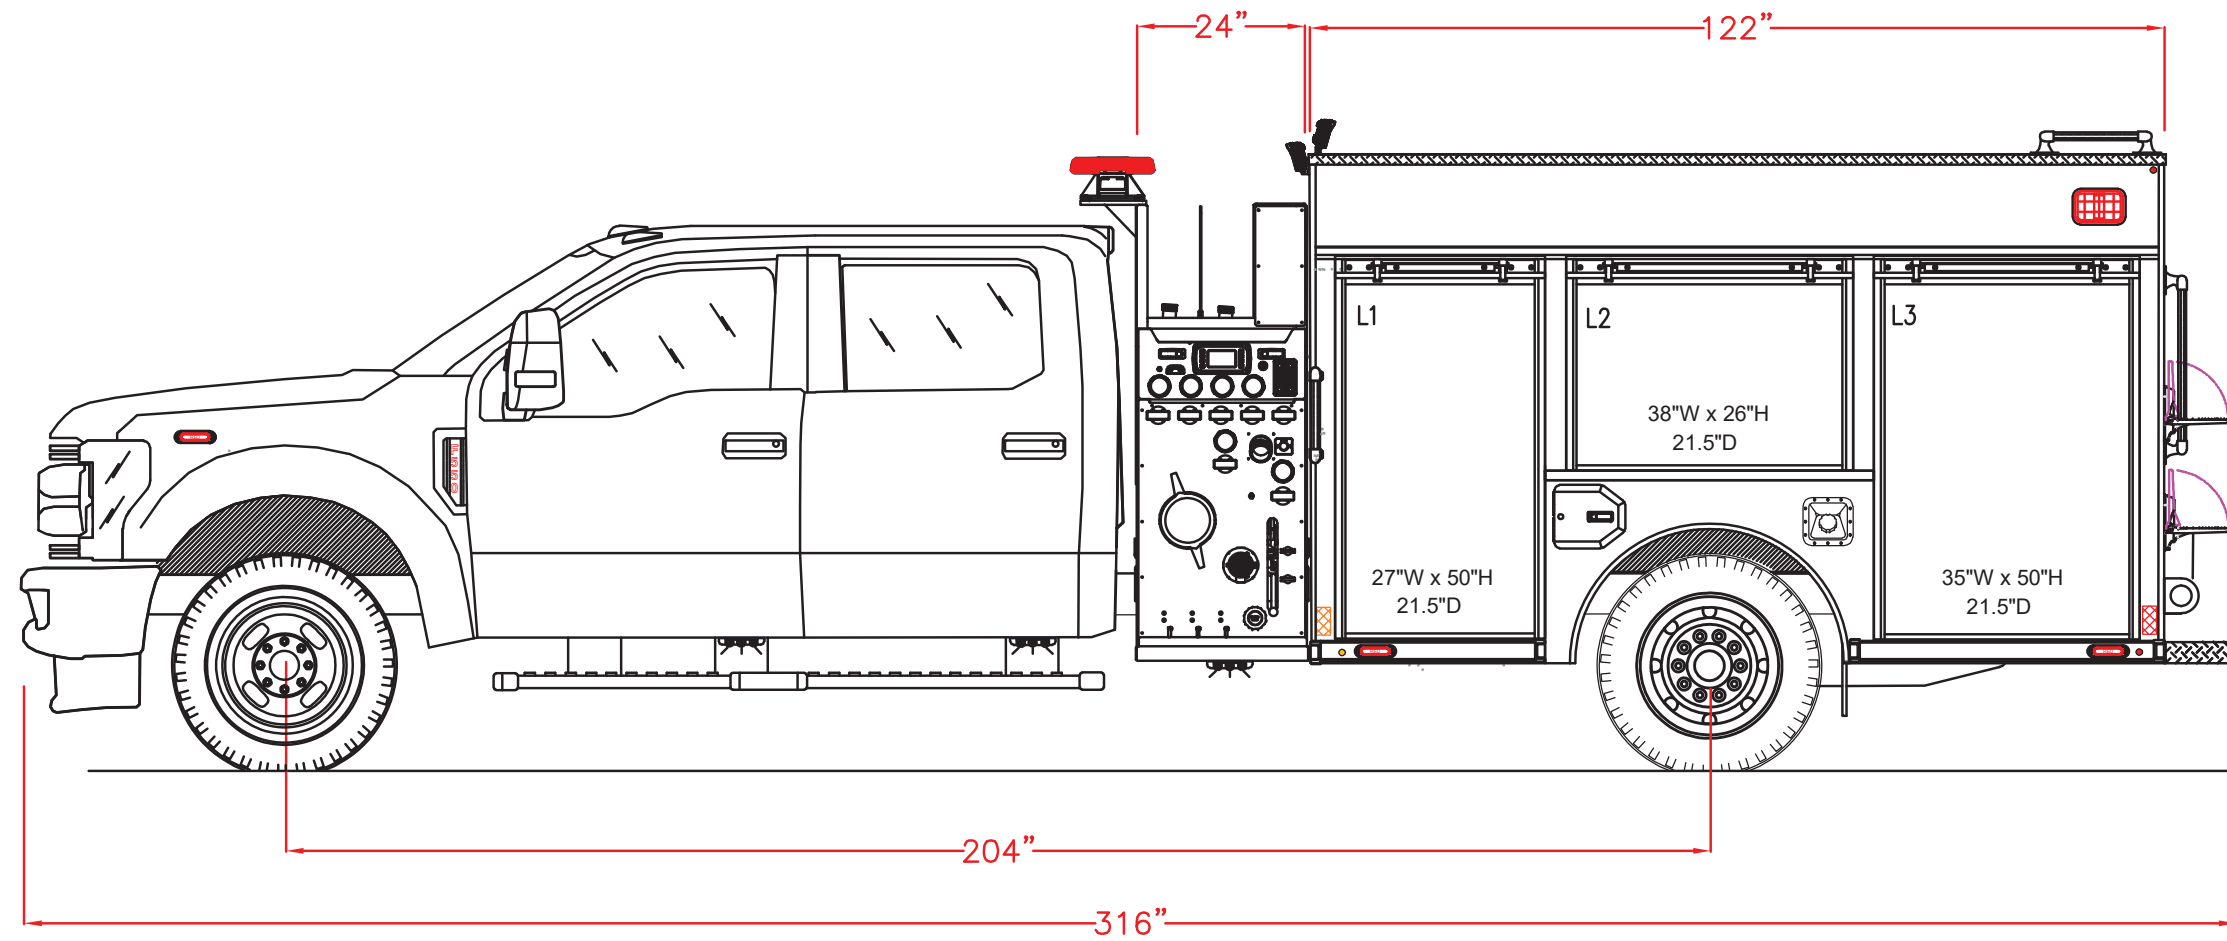

SALES DRAWING - DO NOT SCALE
COMPARTMENT DIMENSIONS ARE APPROX CLEAR OPENING

VMMP - MINI-PUMPER
FOUR-DOOR CAB
1250 GPM / 320 GAL WATER